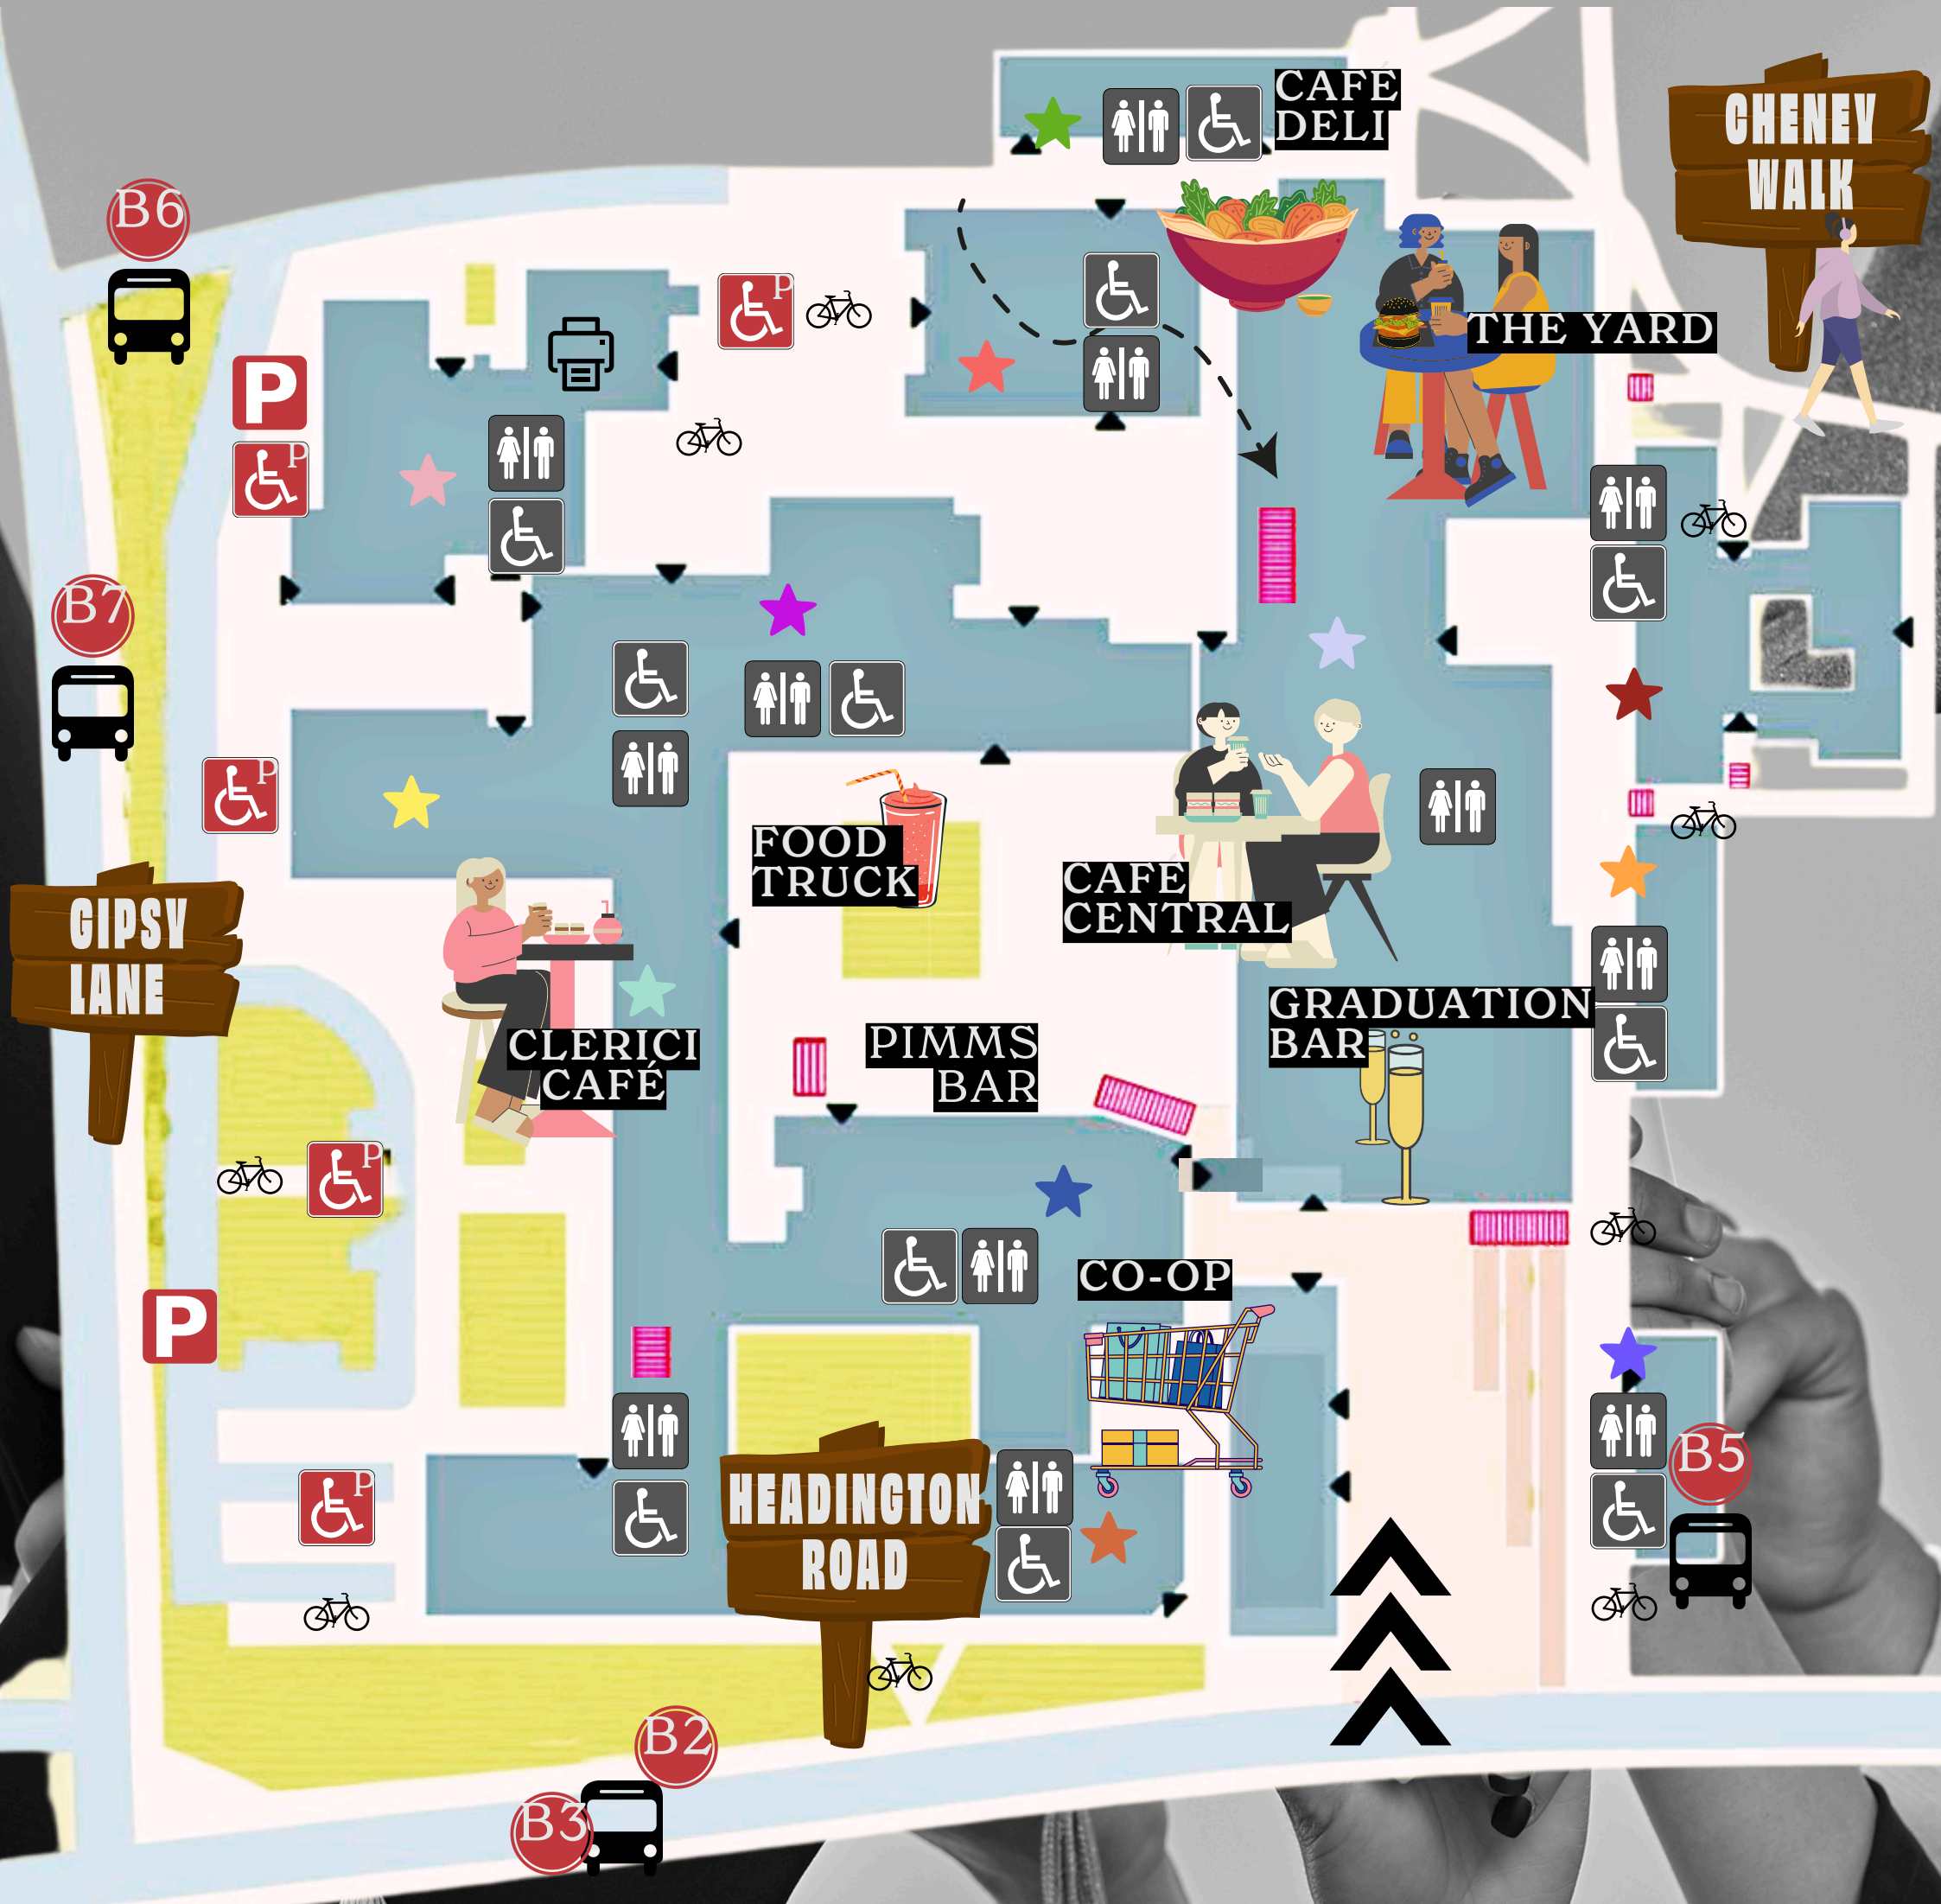

**Forum**  
 Pasties, Rolls & Pastys  
 Freshly made Sandwiches  
 Hot Drinks

**Courtyard**  
 Sweet Treats  
 Street Food

**JHB Building next to Brookes Bar**  
 Hot Deli  
 Salads & Soup  
 Bao Buns

**JHB Building next to Brookes Bar**  
 Smash Burgers  
 Loaded Fries  
 Dirty Wings

**Gipsy Lane entrance**  
 Artisan Sandwiches  
 Specialty Coffee  
 Gyoza

**Colonade**  
 Instore Bakery  
 Hot/ Cold Food/ Retail  
 Everyday Essentials

**Discover the food on campus and make the most of OBU!**

**Courtyard**

**PIMMS BAR**

**GRADUATION BAR**

**JHB Building**

# HEADINGTON CAMPUS

- ★ Sir Kenneth Wheare Hall
- ★ Abercrombie
- ★ John Payne
- ★ Fuller
- ★ Buckley
- ★ Lloyd
- ★ Gibbs
- ★ Clerici
- ★ Sinclair & Annex
- ★ John Henry Brookes Building
- ★ Enterprise Centre
- ★ Tonge